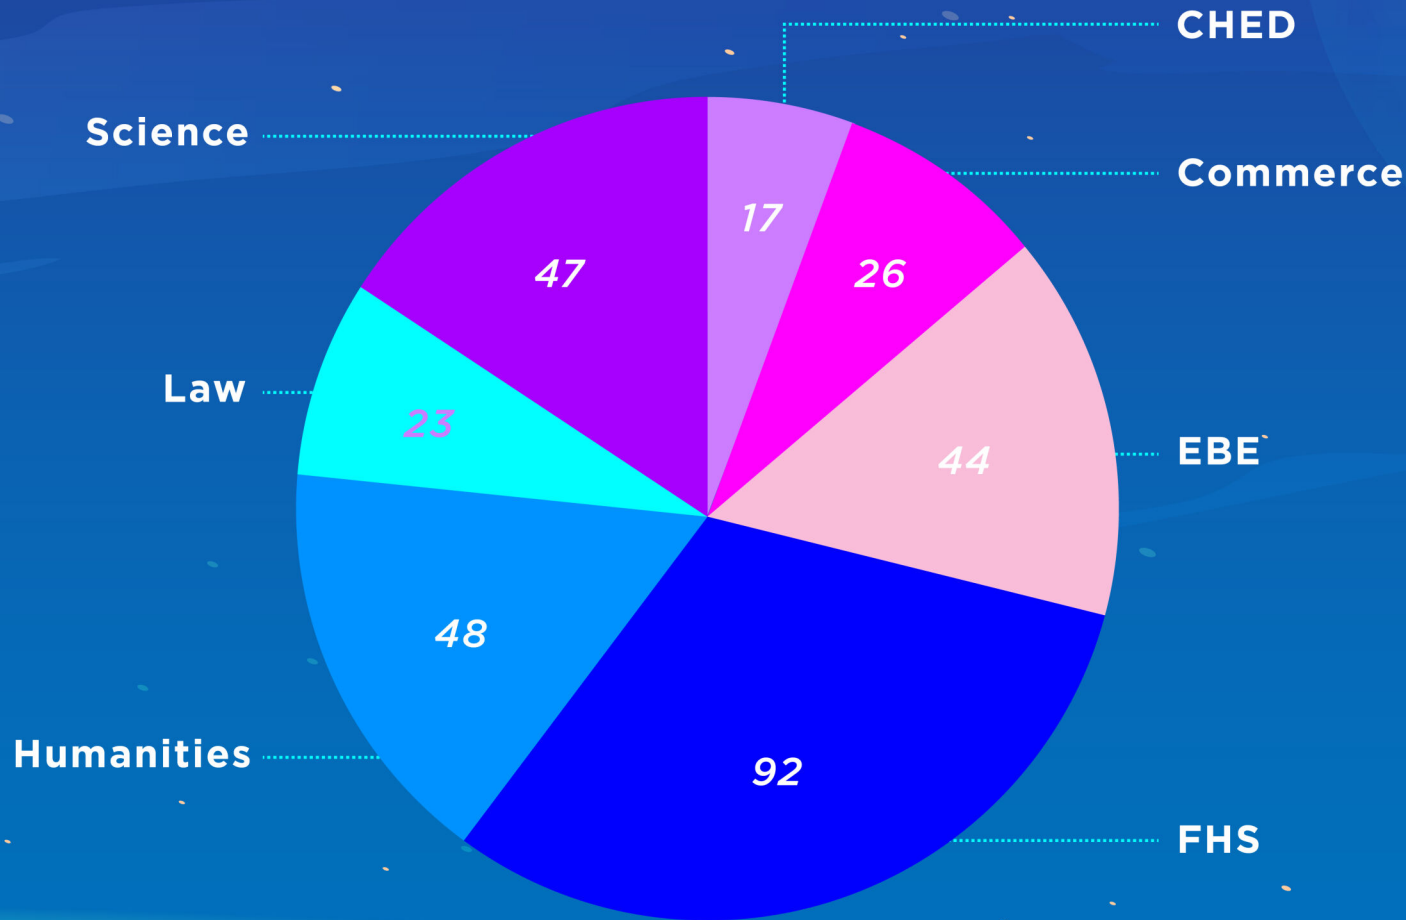

# DRUPAL 7 SITES PER FACULTY